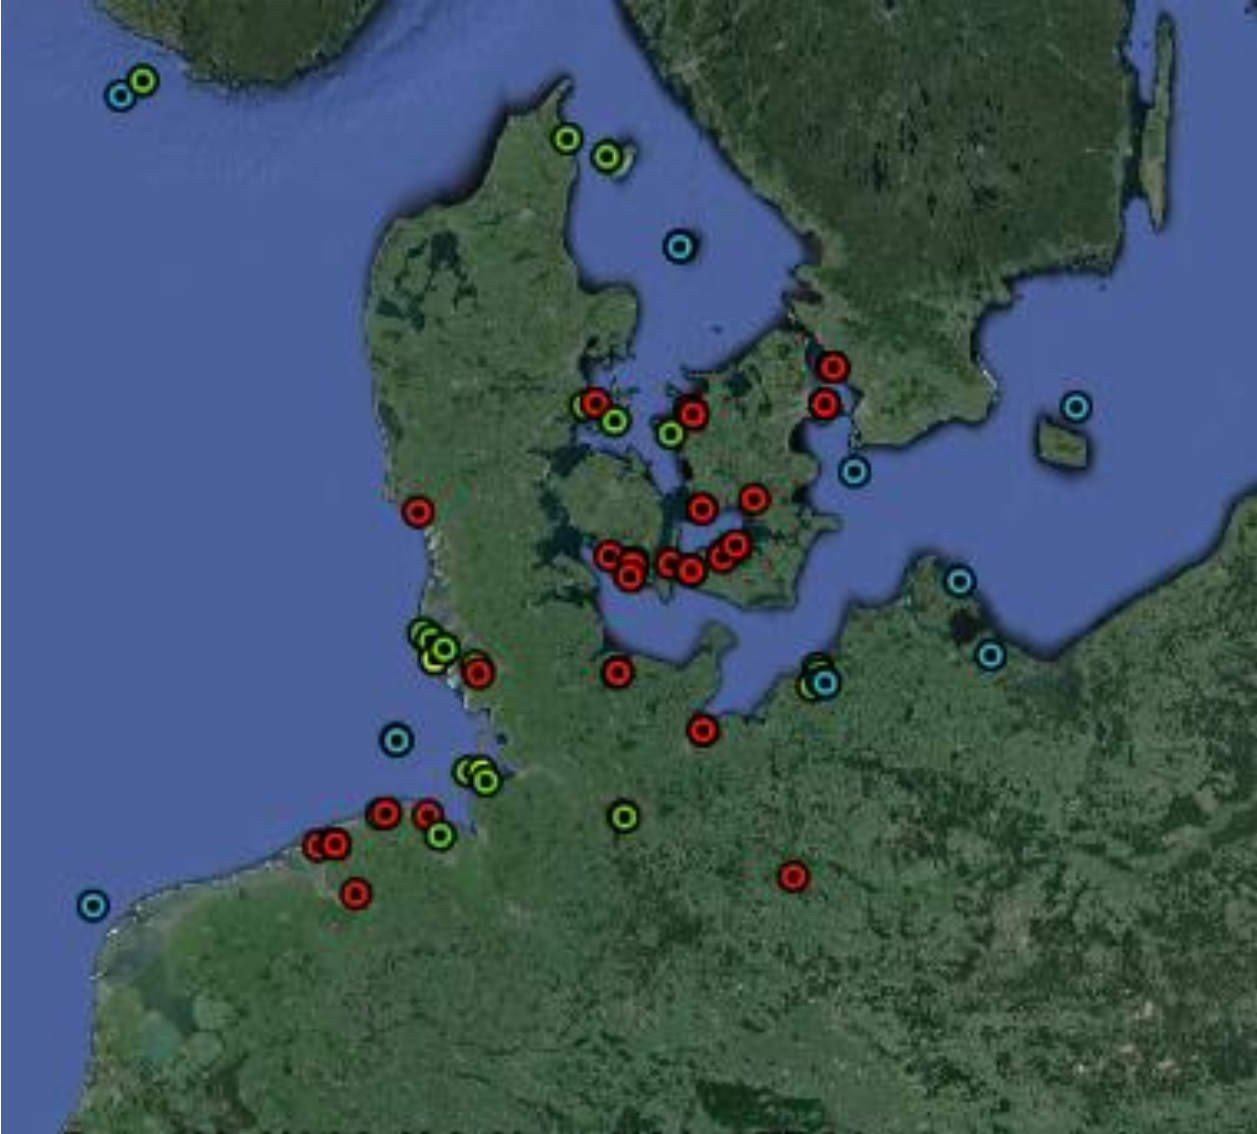

Data SIO, NOAA, U.S. Navy, NGA, GEBCO
Image Landsat

Accidents

Directive 2009/45/EC

Accidents

Directive 2009/45/EC

Sweden

Denmark

Germany

Poland

Denmark

Denmark

Denmark

Denmark

Germany

Sw

Denmark

Denmark

Denmark

Denmark

Germany

Bosnia & Herzegovina

Italy

Montenegro

France

Italy

Italy

Bosnia & Herzegovina

Italy

France

Italy

Italy

Belgium